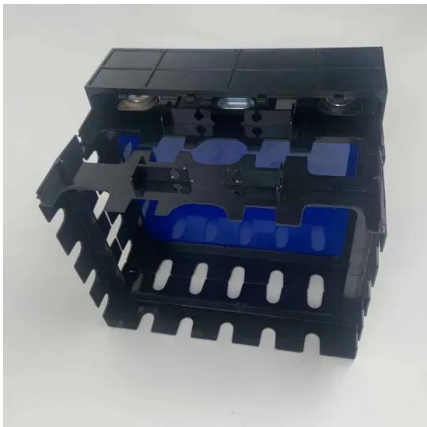

[Accra BESS Power Outdoor Communication Power Supply](#)

Most BESS products on the market require an external power supply circuit for their auxiliary loads, although some have built-in circuits and do not need an external supply.

[Outdoor Communication Power Supply BESS Field](#)

Communications are an integral part of BESS design, as it allows for remote data monitoring and/or management, and for the BESS system to communicate with the power grid as well as connect to ...

Contact Us

For catalog requests, pricing, or partnerships, please visit:
<https://xraydiamondsolutions.co.za>