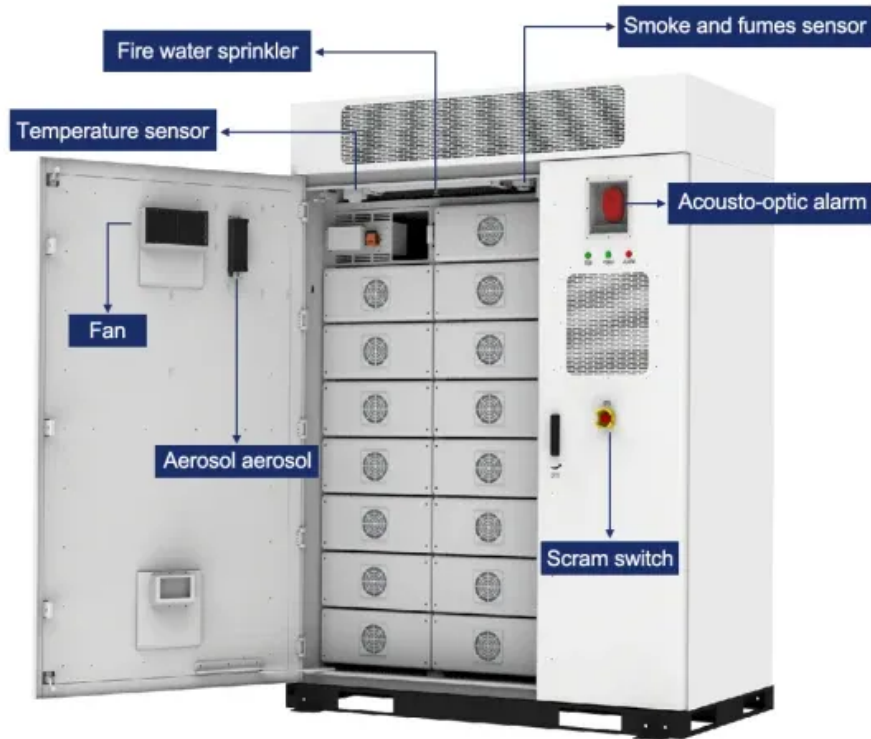

Nigeria outdoor communication power supply BESS contact information

Overview

Contact EK SOLAR's Abuja team: 📞 +86 138 1658 3346 (WhatsApp/WeChat) ✉️ BESS outdoor power systems solve Abuja's energy reliability crisis while cutting costs. Whether for home security or business continuity, these smart storage solutions adapt to Nigeria's. FFD POWER leads the way in manufacturing battery energy storage systems. Our solutions cover a spectrum of applications, including energy backup, peak shaving, load shifting, transformer. Meta Description: Explore how BESS outdoor power supply systems in Abuja provide sustainable energy independence. Abuja, Nigeria's capital, faces frequent power outages and rising. Indoor (external) type integrated cabinet, realizing multi-level modular design. This process involves an inverter and sophisticated control. BESS-125KW/261 KWH BES-P125X261E / BES-P125X261U The LIVOLTEK BES Series is a versatile solution applicable to charging stations, factories, industrial parks, and commercial The document describes a high voltage all-in-one Battery Energy Storage System (BESS) with a capacity of 50KW and 125kWh. Introduction to Power Conversion Systems (PCS) and BESS Battery Energy Storage Systems (BESS) have become integral to modern power grids, especially in facilitating the integration of renewable energy sources like solar and wind power. What is a Bess energy storage system?

[WE OUTDOOR COMMUNICATION POWER SUPPLY BESS](#)

?Entry-Level Models?: 222Wh capacity, 200W continuous AC output (supports laptops, small appliances) ?. 256Wh capacity with 300W continuous / 600W peak output (e.g., EcoFlow RIVER 2) ?. ?Mid-Range ...