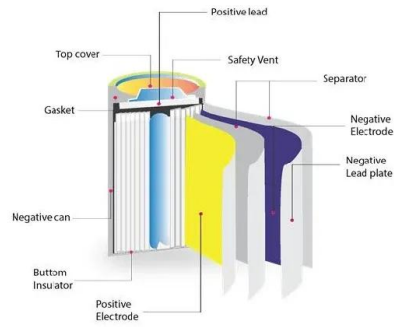

[How much area is needed for solar panel installation](#)

Discover how much area is needed for a solar panel installation and how to calculate roof space for solar in this comprehensive guide for homeowners in the U.S.