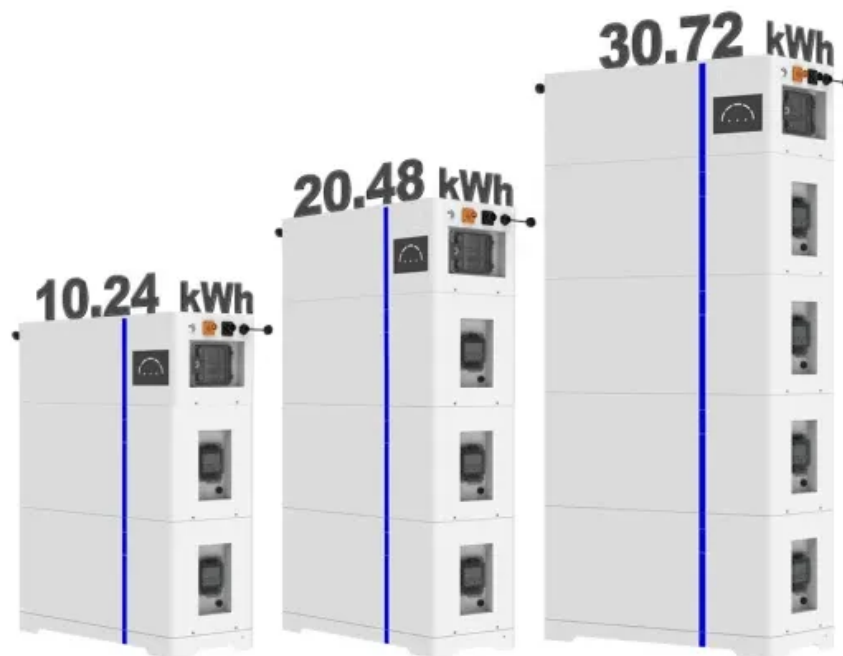

## Overview

---

The average solar panel size is approximately 1. This size can vary slightly based on the type and manufacturer of the panel. When looking into a system for your home, the amount of. The area occupied by photovoltaic solar panels depends on the specific application and the desired energy output. Power output ranges anywhere from 250W to 400W per panel, 3. Under optimal conditions (5 peak sun hours): At noon under direct sunlight: \*Note: 1m<sup>2</sup>.