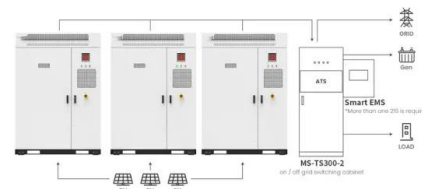

[Energy Storage Equipment. Energy storage solutions. Lithium battery](#)

To cope with the problem of no or difficult grid access for base stations, and in line with the policy trend of energy saving and emission reduction, Huijue Group has launched an innovative ...

Application scenarios of energy storage battery products