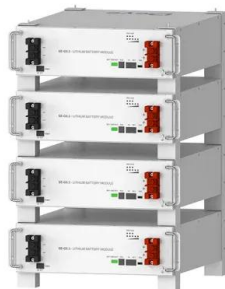

Deye Official Store

10 years
warranty