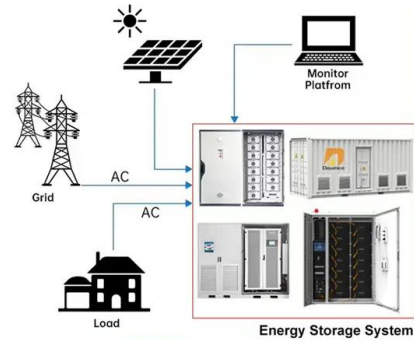

DISTRIBUTED PV GENERATION + ESS