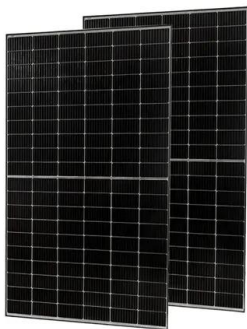

[Standard Specification EPIC Series Battery Cabinet](#)

For NEMA 3R, and when environmental options are provided, the battery cabinet will maintain a steady internal temperature of 77o F (+/- 3°F) through an external ambient temperature of -30°F to 120oF (+/ ...