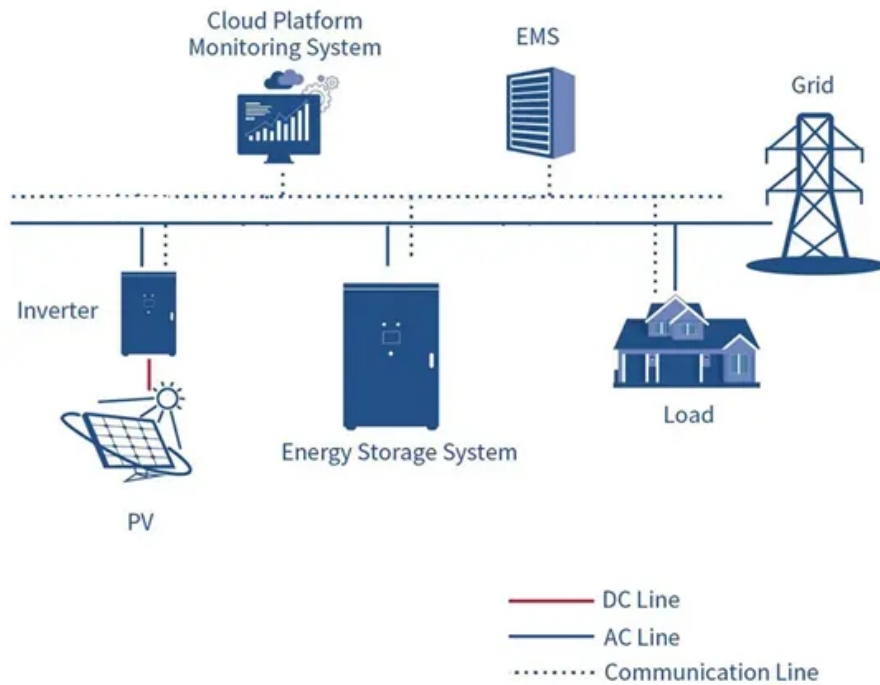

Outdoor power supply cabinet for communication base station

Outdoor power supply cabinet for communication base station

[Outdoor Power Cabinet , Power Cabinet , NPX06-H1 , LongXing](#)

LongXing outdoor power cabinet provides flexible size options, offers the ideal enclosure solution to build the whole base station inside.

[Base Station Energy Cabinet](#)

The Base Station Energy Cabinet is a fully enclosed, weather-resistant telecom energy cabinet designed to provide reliable power distribution and battery backup for outdoor communication networks.

[Outdoor communication energy cabinet](#)

This design ensures that the cabinet can withstand extreme temperatures and harsh conditions, such as those found in the Sahara Desert, providing reliable power for communication base stations and ...