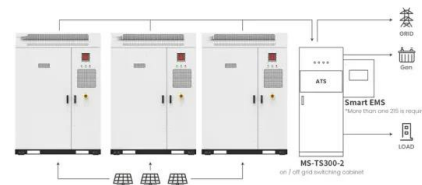

[Palau Outdoor Energy Storage Cabinet Cooperation Model: Powering](#)

That's exactly why Palau's innovative outdoor energy storage cabinet partnerships are rewriting the rules of renewable energy adoption. Let's explore how this cooperation model works and why it matters for ...

Application scenarios of energy storage battery products

[Palau Large Energy Storage Cabinet](#)

As island nations grapple with climate change, Palau has emerged as a pioneer in adopting wind and solar energy storage solutions. The recent launch of its hybrid power station bidding