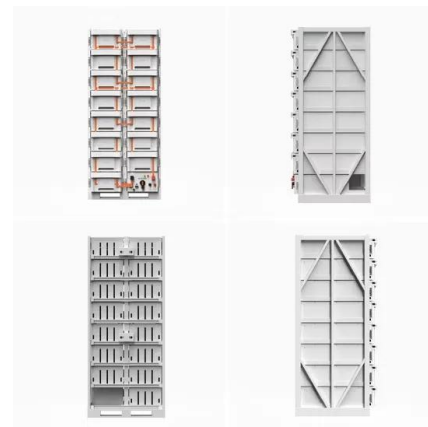

[What is an outdoor telecom cabinet, and how does it work?](#)

Understand what an outdoor telecom cabinet is, how it works, and why it's important for telecom networks. Learn about its parts, protection features, and usage examples.