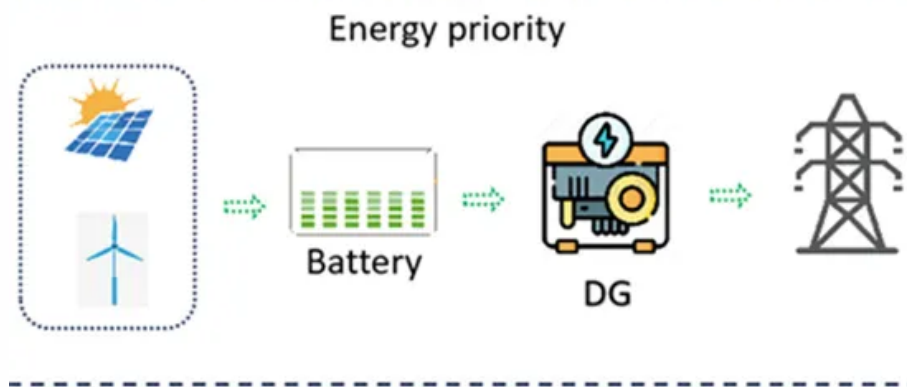

Payment method for 30kW outdoor telecom cabinet

Overview

The Hybrid Solar Power System for Outdoor Cabinets combines solar photovoltaic panels with battery energy storage and optional backup power sources to provide reliable, continuous power for remote outdoor equipment enclosures. AZE Telecom offers top-quality weatherproof outdoor electrical enclosures and telecom cabinets. [PDF Version] Equipped with a robust 15kW hybrid inverter and 35kWh rack-mounted lithium-ion batteries, the system is seamlessly housed in an IP55-rated cabinet for enhanced protection against water and. The Philippines stands as the dominant force in the ASEAN energy storage market, commanding approximately 30% of the total market share in 2024. The country's leadership position is driven by its prog. Designed to protect your equipment from rain, dust, and extreme temperatures, our waterproof and customizable solutions ensure reliability in any environment. Learn more! IP55 Rated | 24U | AC110V or. Telecom Power Panel 30kW Rectifier Power and Solar Power Hybrid DC Telecom Power System 1. It accepts 220VAC single-phase input and delivers a stable. The WOD-62DXC NEMA enclosure (63"H x 32"W x 30"D, 33 RU) is a heavy-duty, all-weather solution designed for telecom and mission critical applications. Built from AlumiFlex®, a lightweight yet durable material, it provides steel-like strength to support the heaviest equipment.

Payment method for 30kW outdoor telecom cabinet

[Sunrange IP55 Waterproof Telecom Outdoor 19 Inch 30kw 60kwh ...](#)

Sunrange IP55 Waterproof Telecom Outdoor 19 Inch 30kw 60kwh Battery Cabinet with Air Conditioner Electric AC Unit