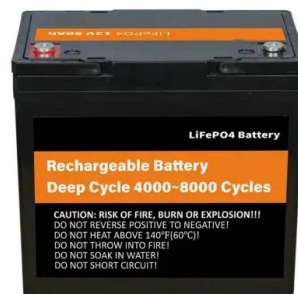

[Efficient Hybrid Solar Power Solution for Outdoor Telecom Cabinets](#)

This solution ensures energy efficiency, reduces reliance on grid power, and supports sustainable operation of telecom, monitoring, and industrial field devices.