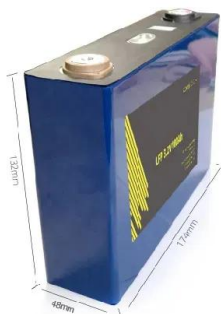

Solar Panel Lift

Specially designed with a custom carrier that functions as a cargo receptacle, GEDA's solar panel lift is a space-saving way to reach inaccessible loading areas.