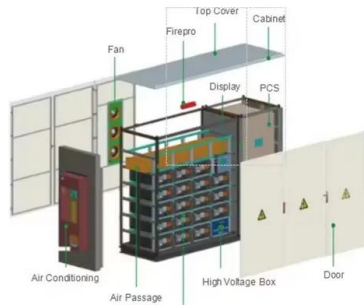

Photovoltaic panel material elevator