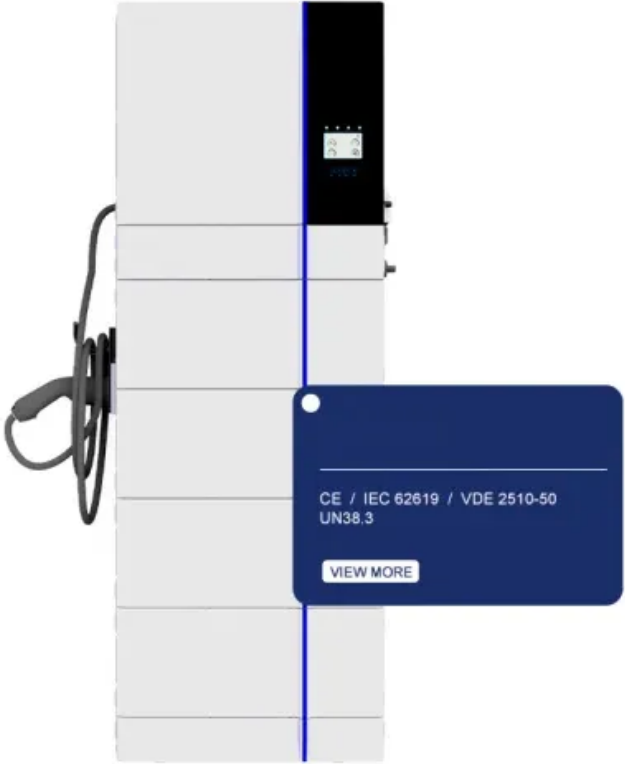

Photovoltaic panel upper pulley

Overview

There are a few options available, like Solar Buddy and ladder pulleys that all use a similar concept of a winch or pulley and a frame to lift panels, and you can also get lifting bags and the solar panel caddy. The Solmetric Module Lift is designed to safely and quickly transport a PV module to a roof. The device uses your existing fiberglass Werner or Louisville extension ladder. By reducing fatigue and increasing reliability on. To lift solar panels onto your roof, you can use a ladder railing system, a pulley system, a lifting bag, or even DIY lifting systems using a pulley. Heavy duty pulleys play a crucial role in the efficient functioning of solar panel systems. Enhanced Durability: Heavy duty pulleys are built to withstand.

Photovoltaic panel upper pulley

[Fluke Module Lift\(TM\) , Streamline Solar Panel Installation](#)

Module Lift is a must-have tool for any solar panel installer looking to maximize efficiency and save time on every job. The Module Lift(TM) uses your existing fiberglass Werner or Louisville extension ladder. A ...

[Module Lift: Premier Solar Panel Lifter](#)

The Solmetric Module Lift is designed to safely and quickly transport a PV module to a roof. The device uses your existing fiberglass Werner or Louisville extension ladder.

[Solar Module Lift Pulley System, 60 foot rope length](#)

The Fluke PV Module Lift is designed to make solar panel installation faster, safer, and more efficient. With a lightweight yet rugged build, it sets up in under five minutes by a single person and helps ...