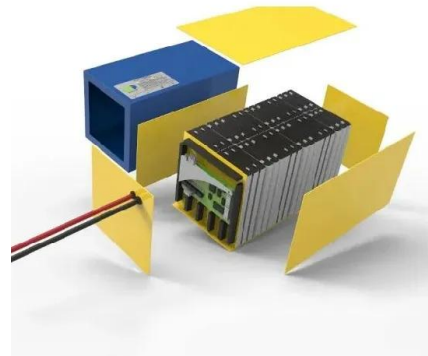

[Wholesale Wholesale Automatic Electric Control](#)

Specially designed with a custom carrier that functions as a cargo receptacle, Yifeng's solar panel lift is a space-saving way to reach inaccessible loading areas.

[How to build a solar panel ladder , NenPower](#)

To create an effective framework for constructing a solar panel ladder, one should follow a systematic approach that encompasses numerous essential considerations.