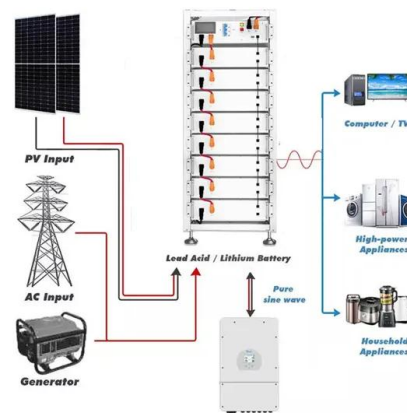

[Coastal Radio Systems for GMDSS, VHF, MF/HF, DSC radio](#)

Danphone's GMDSS Coastal Radio Solution is a complete, flexible and scalable IP-based radio communication system primarily for coast stations, ports and off-shore installations and designed specifically to comply with ...