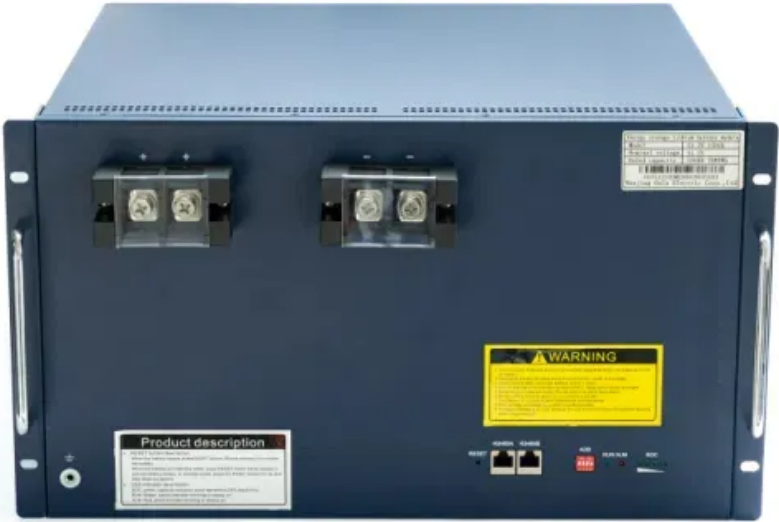

Port Vila Photovoltaic Energy Storage Battery Cabinet 15kW

Port Vila Photovoltaic Energy Storage Battery Cabinet 15kW

[PORT VILA ENERGY STORAGE CABINET ASSEMBLY COMPANY](#)

The liquid-cooled energy storage system integrates the energy storage converter, high-voltage control box, water cooling system, fire safety system, and 8 liquid-cooled battery packs into one unit. [pdf]