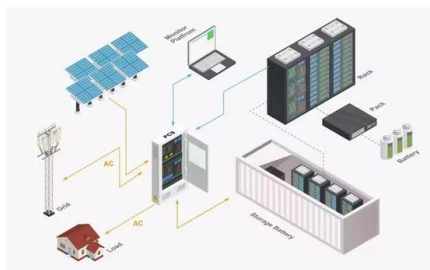

[BESS Commercial Energy Storage Cabinet System . AZE](#)

AZE's outdoor battery system is tailored for small to medium-sized commercial and industrial (C& I) energy storage applications. Its modular design not only minimizes the impact of local failures but also allows for ...