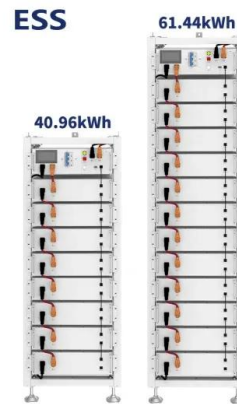

Battery Energy Storage System Container , BESS

What is a containerized energy storage system? The Containerized energy storage system refers to large lithium energy storage systems installed in sturdy, portable shipping containers, which usually ...