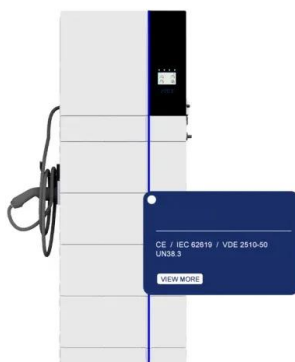

AIMS Power KIT

Complete Lithium Battery System: Maximize your energy storage with our solar charging systems for renewable power, pure sine inverters for clean AC conversion, and EMP protection to safeguard your ...

[AIMS Power Lithium Battery Dual Battery Cabinet Set 230VDC ...](#)

The AIMS Power lithium battery cabinet set is designed to work with the AIMS Power hybrid inverters. The powerful lithium batteries installed in the pre-wired cabinet provide power for ...

[What is the C++ function to raise a number to a power?](#)

Raise a floating point to power 1/3 (cube root)
There is also dedicated function for that, just call `std::cbrt`. Raise integer constant 2 to a positive integer power Use a left shift `<<` with 1 as base. The exponent ...

[How do I use a power apps form for a lookup column?](#)

This creates a Power Apps form that is readily available. For the Lookup choice columns, I have added List-B as the data source, and am using the items from the correct column as items in ...