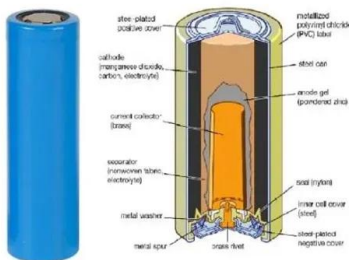

[Prague Energy Storage Lithium Battery Factory: Powering the Future ...](#)

In the heart of Europe, Prague is emerging as a critical hub for energy storage innovation. This article explores how lithium battery factories in Prague are reshaping renewable energy systems, industrial ...