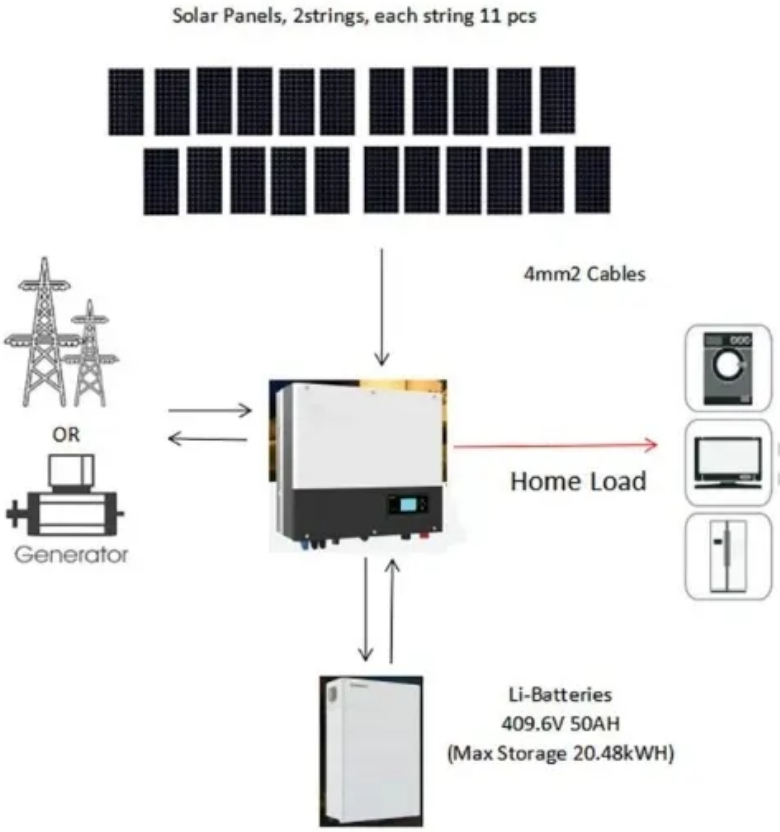

Price of 200kWh Battery Cabinet for Base Stations in Indonesia

Price of 200kWh Battery Cabinet for Base Stations in Indonesia

[BESS 100Kw Commercial Energy Storage System 200 Kwh Battery ...](#)

Overall, the ESS100-200KWH energy storage product is adaptable to a wide range of commercial and industrial settings, offering reliable and efficient energy storage solutions for both off-grid and on-grid ...

Within our high-voltage ESS battery systems lies a remarkable 200kwh system voltage, guaranteeing peak performance and efficiency across all your commercial and industrial undertakings.

[BESS sistem penyimpanan energi baterai 200kW 300kWh Dengan](#)

Each battery module is with 5.12kWh, the pack has a built-in BMU system, which can collect the voltage and temperature of each cell, and manage the cell balance, so as to ensure the normal operation of ...