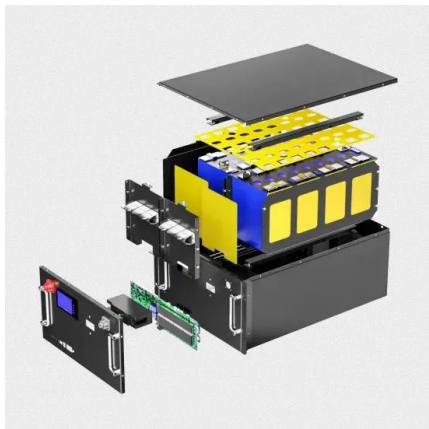

Replacement Solution for 30kW Energy Storage Battery Cabinet in T

[Contact Us , Replacements, Ltd.](#)

To answer questions or help with a return, our Customer Care associates are ready to assist you. Contact us via phone, email, or chat.

[Cabinets and racks - KonkaEnergy](#)

KonkaEnergy Cabinets & Racks Collection - Engineered for secure and efficient energy storage, our battery cabinets and racks provide robust solutions for commercial and industrial applications.

[Lion POWERsave - Lion Energy](#)

Based on battery storage, a LionESS enabled solution can restart after a total shutdown without using external electricity networks. The fast response time of the LionESS technology helps systems ...

Popular China Brands

Replacements Discontinued and Active China Brands Starting With the Letter A; 425,000 old and new patterns