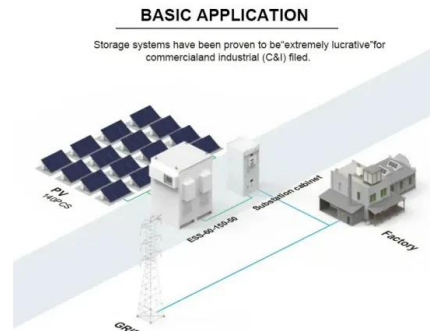

[Shop China, Dinnerware & More , Replacements, Ltd.](#)

Whether you know the exact china pattern you're looking to replace, or searching for a new "look," let us help you find just the right dinnerware pattern for your style.