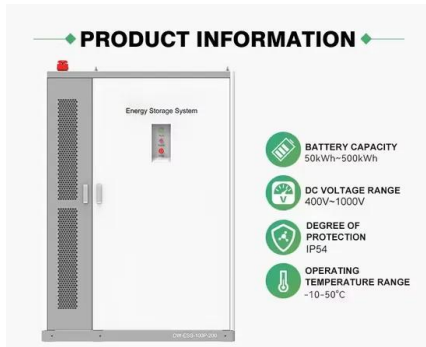

Roman solar cabinet system brand