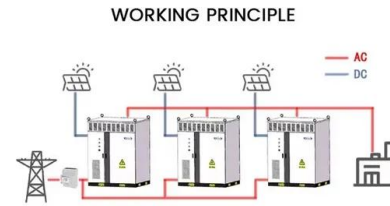

[Reliable China Royu Breaker Manufacturer, Yueqing Chushang Factory](#)

Get the best Royu Breaker from top Chinese manufacturers. High-quality products at competitive prices. Order today for reliable performance and excellent value!

Royu Industrial Corp.

Royu Industrial Corporation, through its brand Royu, manufactures and sells building wires and communication cables.

Contact Us

For catalog requests, pricing, or partnerships, please visit:
<https://xraydiamondsolutions.co.za>