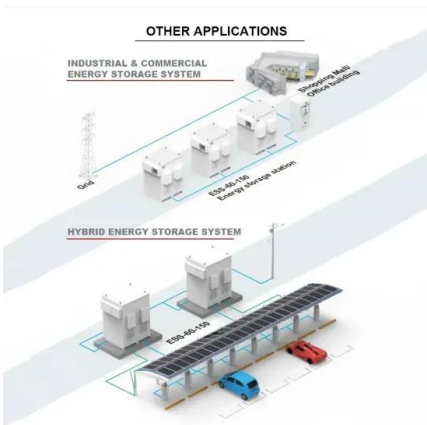

[3kWh Portable Power Station](#)

Experience reliable power anywhere with the 3kWh Portable Power Station. Featuring dual 110V/220V AC outlets and 2-hour fast charging via solar or wall outlet, this compact unit delivers 3000W output ...