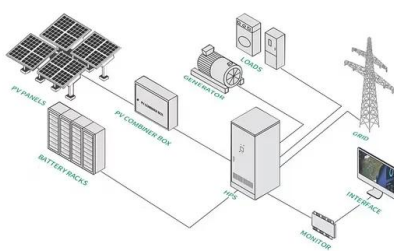

School Off-Grid Solar Energy Storage Cabinet Hybrid Type

School Off-Grid Solar Energy Storage Cabinet Hybrid Type

[100kW x 215kWh Energy Storage Cabinet](#)

The Symtech Solar Battery Energy Storage Cabinet (MEG 100kW x 215kWh) is a fully integrated, PV-ready hybrid energy storage solution designed for both on-grid and off-grid applications.

[ESS Solar Energy Storage Battery Cabinet 215kwh 430kwh 1MWh All ...](#)

A commercial energy storage system works by storing excess energy generated by the solar panels during the day in a battery storage system. This stored energy can then be used during times when ...

Solar Hybrid Box®

Electrical cabinets for energy conversion and storage: Energy conversion and storage unit that can be interconnected with external energy sources (PV, grid, generator).

[Solar Battery Cabinet Equipment Enclosures for on-grid or off-grid](#)

[Hybrid Solar Energy System Storage Cabinet , INJET](#)

A Hybrid Solar Energy System Storage Cabinet is an integrated power solution that combines solar generation, battery energy storage, inverter technology, and smart management into a single