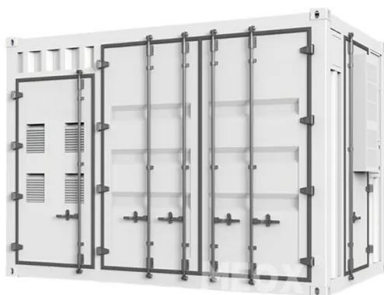

[Solar Battery Cabinet Equipment Enclosures for on-grid or off-grid](#)

By seamlessly integrating leading brands hybrid inverters into the IP55-protected battery cabinet, a compact, easy-to-install, and high-performance turnkey energy storage system is achieved. This ...

[Air-Cooled Hybrid Solar ESS Cabinet - Auba](#)

Designed for medium-scale applications, it offers a reliable and efficient solution for storing solar energy and supplying consistent power, even in fluctuating grid conditions.

[Hybrid Off-Grid / Grid-Tie Home Energy Storage System Kit](#)

- In situations of unstable grid power or power outages, the system can intelligently switch to Off-grid mode, supplying power to your household appliances and loads through the energy storage system, ...