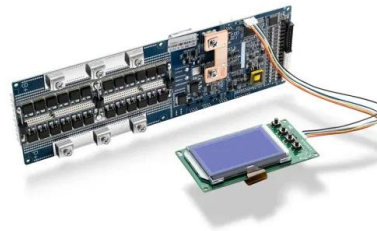

[Outdoor Storage Cabinet Waterproof 60kWh 85kWh 100kWh Solar ...](#)

A: The integrated module integrates photovoltaic power generation, energy storage battery, smart inverter and energy management (EMS), which is suitable for medium and high energy consumption ...