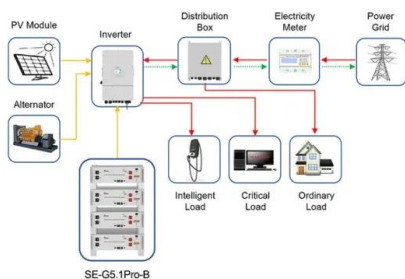

Application scenarios of energy storage battery products