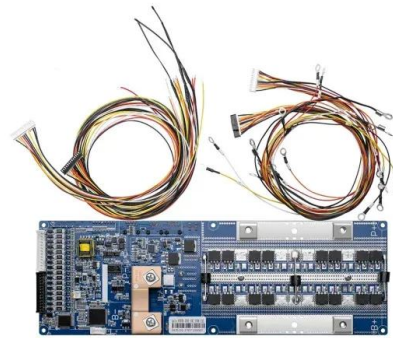

How to use Google Sheets

Learn to work on Office files without installing Office, create dynamic project plans and team calendars, auto-organize your inbox, and more. Want advanced Google Workspace features for your

Energy Storage Enclosures/Cabinets , Modular Design to Meet ...

We have extensive manufacturing experience covering services such as battery enclosures, grid energy storage systems, server cabinets and other sheet metal enclosure OEM services.

Processing of photovoltaic energy storage cabinets

Our processing spans new energy, machinery, electronics, home appliances, and rail transit sectors. Equipped with advanced processing facilities, we welcome custom orders based on drawings or ...