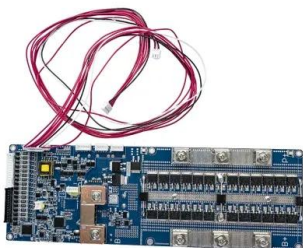

**2MW / 5MWh
Customizable**

[Sierra Leone communication base station photovoltaic power ...](#)

In 2024, Sierra Leone is constructing and commissioning 17 of these mini-grid sites (800 kW). This work is made possible with the support of Sustainable Energy 4 All's Universal Energy Facility.

[Telecoms tower, base station & project management](#)

Telecom towers and base stations are critical for mobile connectivity and wireless communication. Our comprehensive management services ensure optimal performance, reduce operational cost, safety, ...

DETAILS AND PACKAGING

- 1 USER MANUAL PDF
- 2 RJ45 Cable For RS485/CAN
- 3 Battery in Parallel Cables
- 4 RJ45 TO USB Monitor Cable
- 5 M8 Terminal*4

[Sierra Leone Communication Base Station Inverter Tower](#)

Advanced microinverters and power optimizers now maximize energy harvest from each panel, increasing system output by 25% compared to traditional string inverters. Smart monitoring systems ...