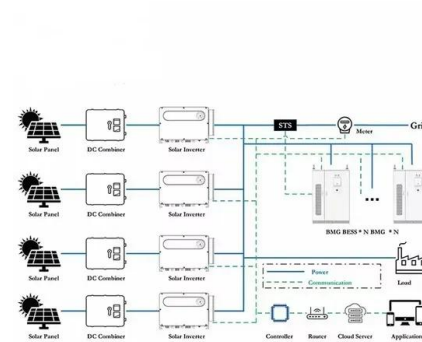

[Top 5 Shoes for Solar Installers: Your Work Boot Guide](#)

We're going to break down exactly what you need to look for in the best shoes for this demanding job. You'll learn about key features like grip, support, and protection that can make a ...