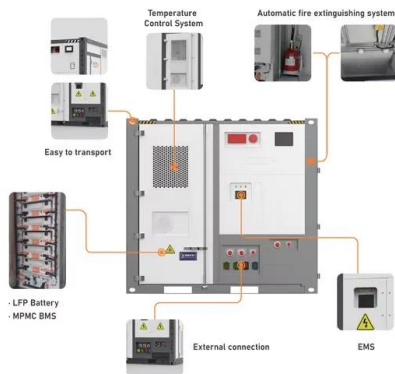

60w Solar Street Light , All in One , ZGSM

Outdoor IP65 60w Solar Street Light with a motion sensor. Solar panels, batteries, and led lighting sources are integrated together as one unit.

POLLUX Solar LED Street Light , 60 Watt , Parking Lot Light

Pollux Solar LED Street Light of 60 Watt is economical, easy to install, completely off the grid, and unique new design with all the solar lighting advantages. A great solution for area such as pathway, ...

Contact Us

For catalog requests, pricing, or partnerships, please visit:
<https://xraydiamondsolutions.co.za>