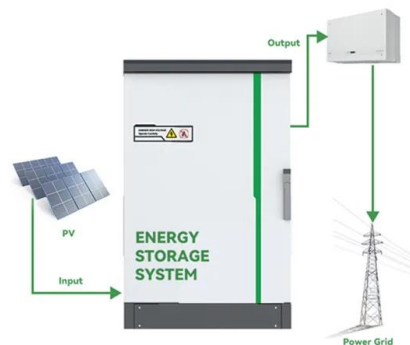

[Telecom Cabinet Communication Power + PV + Storage: Key Design ...](#)

Combining solar power, energy storage, and communication power in telecom cabinets boosts reliability and cuts energy costs. Proper sizing of solar panels and batteries ensures stable ...

[Mobile integrated solar container communication station solar cell ...](#)

Go big with our modular design for easy additional solar power capacity. Customize your container according to various configurations, power outputs, and storage capacity according to your needs.