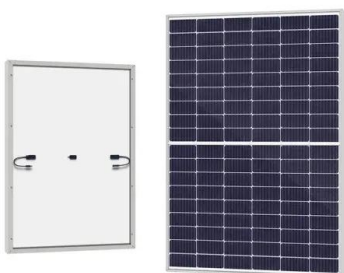

[MOBICELL Solar Battery Backup , Off-Grid Backup Power Systems](#)

The platform tracks: battery state of charge, solar charging status, fuel cell operation and fuel level, cabinet temperature, and connected load. Automated alerts notify operators of low battery, low fuel, ...

[Solar Modules + Smart Monitoring for Telecom Cabinets: Key Roles of](#)

Solar modules provide reliable, clean power for telecom cabinets, especially in remote areas without grid access. Smart monitoring systems offer real-time data and instant fault alerts, ...

[Integrated Solar & Battery Cabinet for Remote Telecom Systems](#)

Designed for remote locations, it integrates solar controllers, inverters, and lithium battery packs to ensure stable and continuous power for telecom equipment, surveillance systems, and off-grid ...