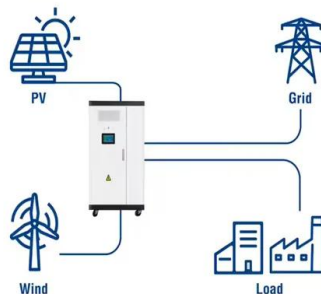

Utility-Scale ESS solutions

Contact Us

For catalog requests, pricing, or partnerships, please visit:
<https://xraydiamondsolutions.co.za>