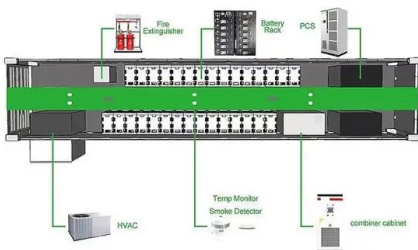

[Solar power station , 3D model](#)

Information and details shared directly by the model's designer. The model includes animations (movement or actions) that can be played in supported software or engines. The model has a ...

[Energy Power Station Solar Panel PV Array Rack Battery Bank 3D Model](#)

Trusted source for professional and affordable 3D models. A solar photovoltaic (PV) power station is an integrated energy generation and storage system that converts sunlight directly ...