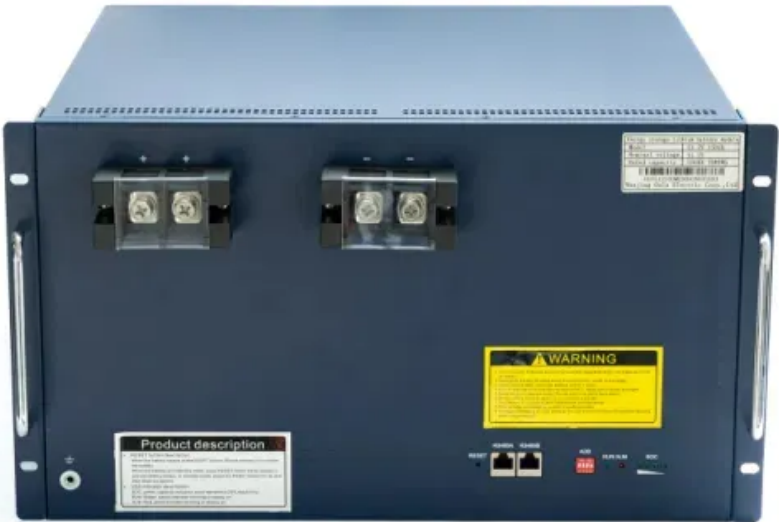

# Solar-powered communication cabinet flow battery hj

## Solar-powered communication cabinet flow battery hj

---

### [Outdoor communication energy cabinet](#)

The HJ-SG-D02 Outdoor Communication Energy Cabinet is designed to provide a robust power solution for remote areas, such as those in rural Australia, where grid connectivity is unreliable.

### [Communication container station energy storage systems](#)

Communication container station energy storage systems (HJ-SG-R01) Product Features. Supports Multiple Green Energy Sources Integrates solar, wind power, diesel generators, and energy storage ...