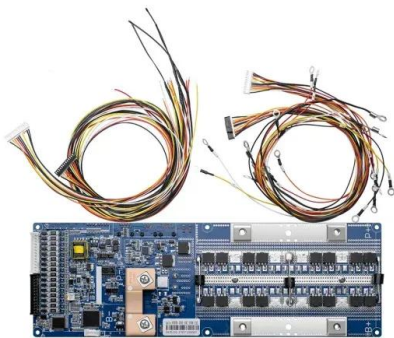

For Telecom Applications

Functioning as a master system that collects and stores power-energy data, Vertiv EMS can provide you with the KPIs suited best for your business and assist you in improving the performance and lower ...