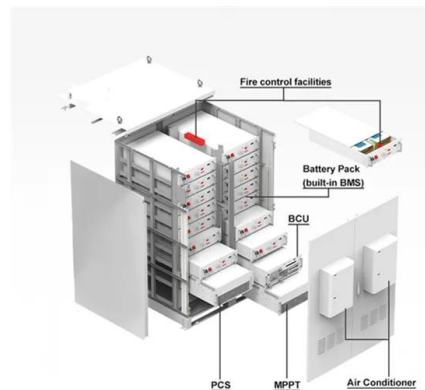

MPPT+solar Modules: How to Solve 'Grid Fluctuation + Remote Power

MPPT+solar modules provide stable and efficient power for telecom cabinets, solving issues caused by grid fluctuations and remote locations. These systems reduce operational costs by ...

Panama Power Cabinet Energy Storage, SPGSSOLAR

Scale of wind power energy storage cabinet in solar telecom integrated cabinets In response to this challenge, we present a pioneering methodology for the allocation of capacities in the integration of ...