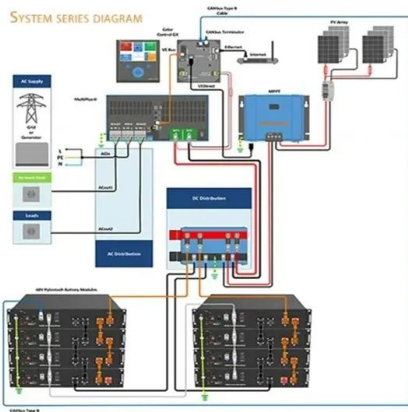

[30 kW Three Phase Solar Pump Inverter](#)

Three-phase DC/AC 30 kW solar pump inverter, compatible with solar panels and asynchronous motors, advanced MPPT technology applied to the irrigation system. Performs normally under vibration ...

[22KW 30KW 37KW 45KW 55KW Water Pump Inverter](#)

The solar pump inverter series provides sustainable water solutions for agricultural irrigation and rural water supply systems. Its hybrid design intelligently integrates solar, grid, and diesel power to ensure ...