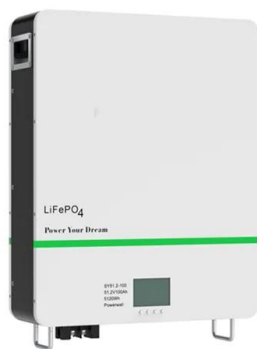

[Cattex 47U 600x1000 Floor Server Cabinet](#)

This robust cabinet offers a spacious 47U of rack space, providing ample room for your servers, switches, and other networking equipment. Its 600x1000 mm dimensions ensure it can ...