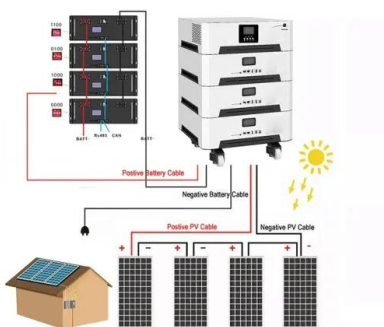

Outdoor telecom cabinet

Indoor and outdoor cabinets tailored for your energy needs. Designed to withstand extreme conditions and ensure continuous operation. Energy storage solutions ranging from 112kWh to 481kWh for outdoor use.

[Telecom System Integration and Outdoor Network ...](#)

Westell is a collaborative partner in OSP deployment optimization providing customized, fully integrated, vendor neutral outdoor network equipment enclosures.

[Stainless Steel Cabinets , KDST Custom Enclosures](#)

We offer integrated pole- and wall-mounted outdoor cabinets with pre-installed components such as power supply units, battery packs, cooling fans, and wiring systems--designed for quick deployment, reduced on ...