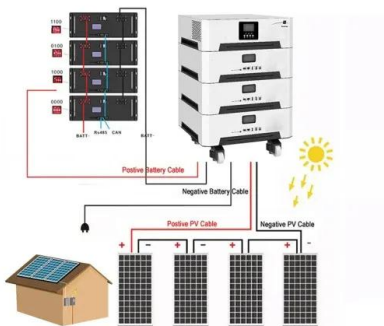

### [Solar-Powered Telecom Cabinet](#)

With this solar-powered solution, telecom operators can reduce their reliance on the grid and ensure uninterrupted communication services even in remote areas. This telecom cabinet is equipped with a ...

### Silent Flight Energy

Silent Flight Energy is a South African Green Energy hybrid power manufacturer based in Cape Town. Our 4kW scalable vertical axis wind turbine sets a new standard in high efficiency off-grid power ...

[Communication base station wind and solar hybrid site cabinet](#)

The wind-solar-diesel hybrid power supply system of the communication base station is composed of a wind turbine, a solar cell module, an integrated controller for hybrid energy

[Telecommunication Solution , Kestrel Renewable Energy](#)

Specialized telecom communication cabinets with integrated battery backup, power distribution, and environmental monitoring for uninterrupted network operations in telecommunications.