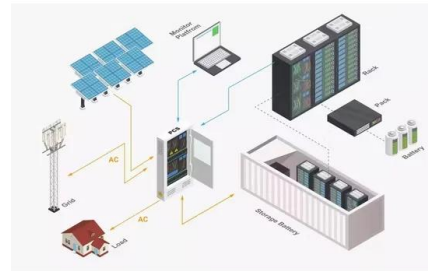

### [Solar-Powered Telecom Cabinet](#)

With this solar-powered solution, telecom operators can reduce their reliance on the grid and ensure uninterrupted communication services even in remote areas. This telecom cabinet is equipped with a ...

[Communication base station wind and solar hybrid site cabinet](#)

The wind-solar-diesel hybrid power supply system of the communication base station is composed of a wind turbine, a solar cell module, an integrated controller for hybrid energy

[Telecommunication Solution , Kestrel Renewable Energy](#)

Specialized telecom communication cabinets with integrated battery backup, power distribution, and environmental monitoring for uninterrupted network operations in telecommunications.