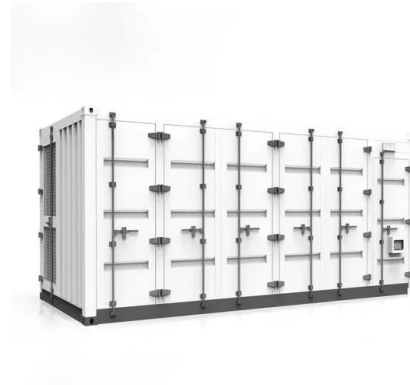

Tesla Powerwall

Overview
History
Powerwall models
Technology
Return-on-investment calculations
Recalls and controversies
Competition
External links

As Tesla Motors (now Tesla, Inc.) developed batteries for its electric car business, it also started experimenting with using batteries for energy storage. Starting in 2012, Tesla installed prototype battery packs (later developed into the Tesla Powerpack) at the locations of a few industrial customers. In November 2013, Tesla announced that it would build Giga Nevada, a factory to pr...