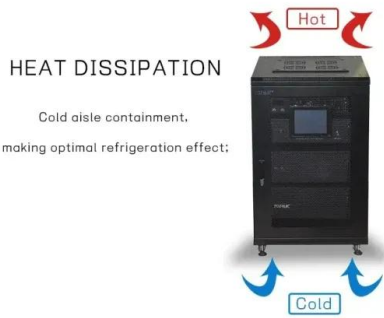

Powerwall+ Datasheet

Powerwall+ has two separate inverters, one for battery and one for solar, that are optimized to work together. Its integrated design and streamlined installation allow for simple connection to any home, ...

- ✓ LIQUID/AIR COOLING
- ✓ INTELLIGENT INTEGRATION
- ✓ PROTECTION IP54/IP55
- ✓ BATTERY /6000 CYCLES

[ILLINOIS PLATES -- Tesla Forums](#)

Just got a notice in the mail from the Illinois Secretary of State letting me know that since I have a 100% Electric vehicle, I can no longer have a VANITY plate on my car and have to switch to ...

Contact Us

For catalog requests, pricing, or partnerships, please visit:
<https://xraydiamondsolutions.co.za>