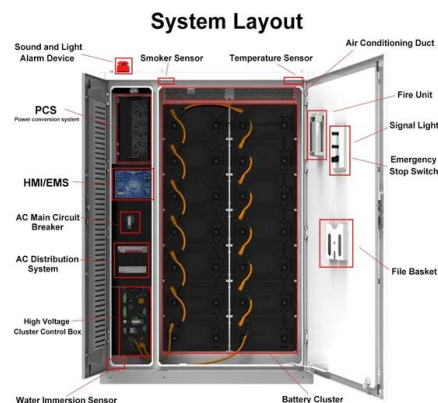

[1 Million Powerwalls Installed Worldwide](#)

Discover how Tesla has installed over 1 million Powerwalls across 30 countries, powering homes, cutting costs, and building a cleaner, resilient energy future.