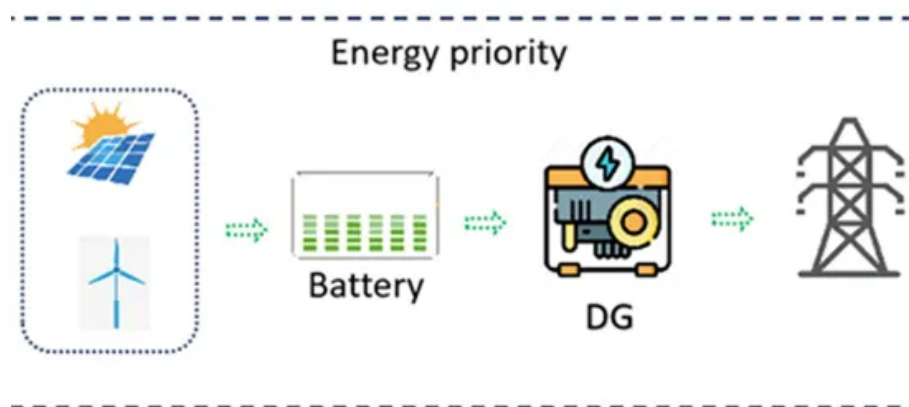

The function of the energy storage button of the power distribution cabinet

The function of the energy storage button of the power distribution

[What Is an Energy Cabinet and How Does It Work? , SolarInfo](#)

According to the U.S. Department of Energy, integrated energy storage enclosures firm up renewable energy output, render the grid less unstable, and hybrid systems more predictable.

[The function of energy storage cabinet in power distribution room](#)

The energy storage button, present in many modern systems, allows users to regulate power usage efficiently. This button is typically located on the user's primary control device or ...

[What is the energy storage key in the power distribution cabinet](#)

That's your energy storage knob - the unsung hero of modern electrical load management. Think of it as the "volume control" for your facility's power reserves, except instead of bass levels, you're balancing ...