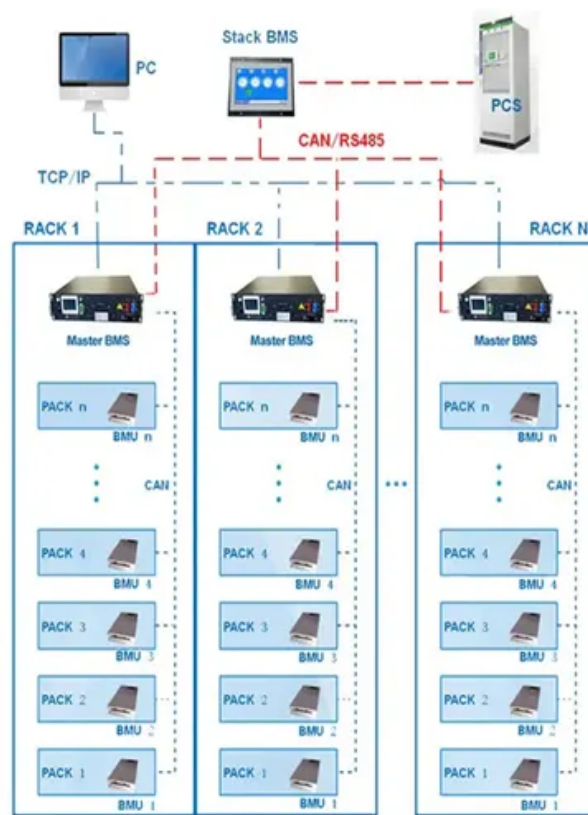

Trina 375W photovoltaic panel

BMS Wiring Diagram

Trina 375W photovoltaic panel

[Trina Solar US MULTI-BUSBAR MONO PERC MODULE 375W](#)

All you need to know about the MULTI-BUSBAR MONO PERC MODULE 375W solar panel including rating, cost, efficiency, and warranty terms.

[Trina Solar TSM-375-DE14A \(II\) 375 Watt Solar PV Module](#)

Trina Solar TSM-375-DE14A (II) 375 Watt Solar PV Module, TS4 Connector, PV Wire, 40mm Clear Frame with White Backsheet, 72 Cell Mono, 20A Fuse, 1500VDC, 3.2mm glass, 348.8 PTC, SKU: TSM-375-DE14A (II)