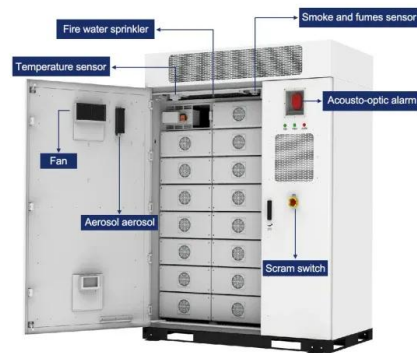

[FE-FAITH Trina Solar 375W High Efficiency Solar Panel](#)

The FE-FAITH Trina Solar 375W High Efficiency Solar Panel features advanced monocrystalline cells with 20.5% efficiency. Durable and weather-resistant, it's ideal for residential and commercial use, delivering ...

Contact Us

For catalog requests, pricing, or partnerships, please visit:
<https://xraydiamondsolutions.co.za>