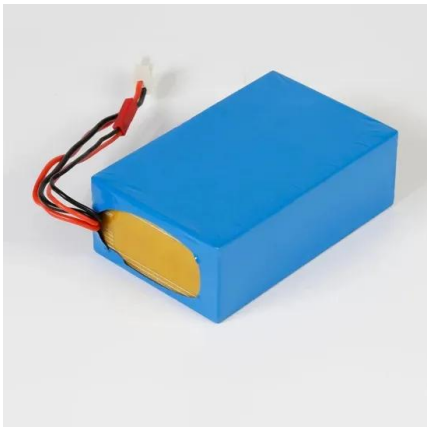

[Site Battery Storage Cabinet, Base Station Energy Storage](#)

A Site Battery Storage Cabinet is a modular energy backup unit specifically designed for telecom base stations. It houses lithium-ion batteries (typically LFP), BMS, EMS, and optional thermal ...

[Replacing batteries in Israeli communication base stations](#)

Israel communication base station flow battery cabinet in stock A base station energy storage system is a compact, modular battery solution designed to ensure uninterrupted power supply for telecom base ...