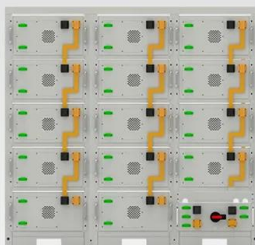

...

18650 CELL

18650 Battery Pack 251P

18650 Battery Pack 4S1P

[Battery Cabinet, Battery Storage Cabinet, Battery Bank Rack](#)

EverExceed VRLA battery cabinets are very durable, and easy to install. Engineered for use with most type of battery terminal models, these cabinets can fit a wide variety of applications.