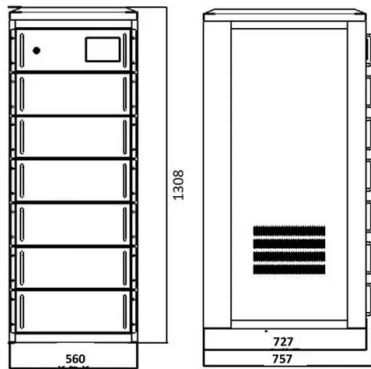

[3.3 kW high-efficiency and high-density PSU for server and ...](#)

Scope and purpose EVAL_3K3W_ARCP_PSU introduces a complete system solution from Infineon for a high-power density 3.3 kW power supply unit (PSU), which targets specifications ...

[Delta Unveils New Innovative AI Server Power Solutions at APEC ...](#)

LONG BEACH, Calif., Febru-- Delta, a global leader in power and thermal management solutions, presented the next-generation power solutions capable of enhancing the ...

Contact Us

For catalog requests, pricing, or partnerships, please visit:
<https://xraydiamondsolutions.co.za>