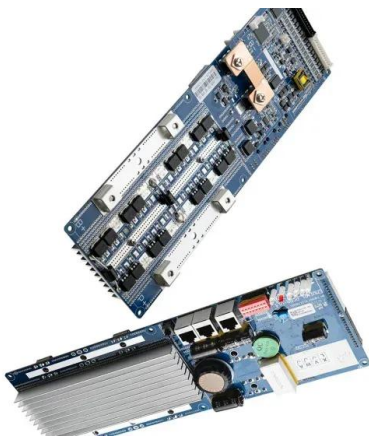

[BT-6M-CB LiFePO4 Module Indoor/Outdoor Battery Cabinet](#)

POWERSYNC provides a variety of enclosures designed to NEMA 4X specifications providing your batteries with plenty of protection from the elements. The enclosures are supplied with pre-measured module to module ...

Solar