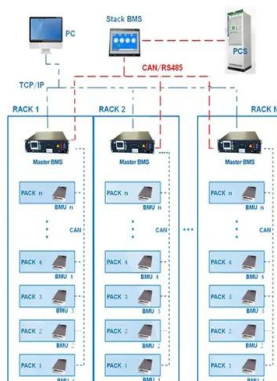

BMS Wiring Diagram