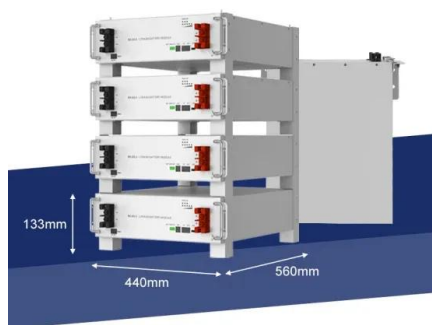

[Pure Sine Power Inverters: 12-Volt, 24-Volt, 48-Volt](#)

Explore a vast assortment of top-quality pure sine power inverters at The Inverter Store. Get clean power to run all your sensitive and complex electronics.